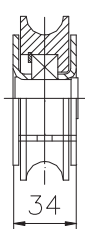

Ролка Estebro® за плъзгачи се врати в кутия ф 100x20 мм,
пластмасова, завинтване, U-20

Cod	Dimens.	A	C	ØD	F			Peso Max. Kg
218	80x20	134,5	112	78	29	10	4,75	655
212	90x20	156	132	88	36	10	6,10	655
213	100x20	156	132	98	36	8	5,35	655
214	120x20	185	160	118	45	4	3,70	655
268	150x20	242	219	147	60	2	2,05	655

Family: Nylon wheels

Material: Wheel: nylon PA6, axle: 11SMn30 steel, box: DD11 steel

Finish: Zinc-plated

Maximum weight supported by the bearing*: 655 kg

Description: Nylon wheel to embed with a 6204 2RS bearing. It is installed in sliding doors to let their displacement over the guide. The installation consists in fitting the wheel into the door's base and fixing it with two M.8 or M.10 screws.